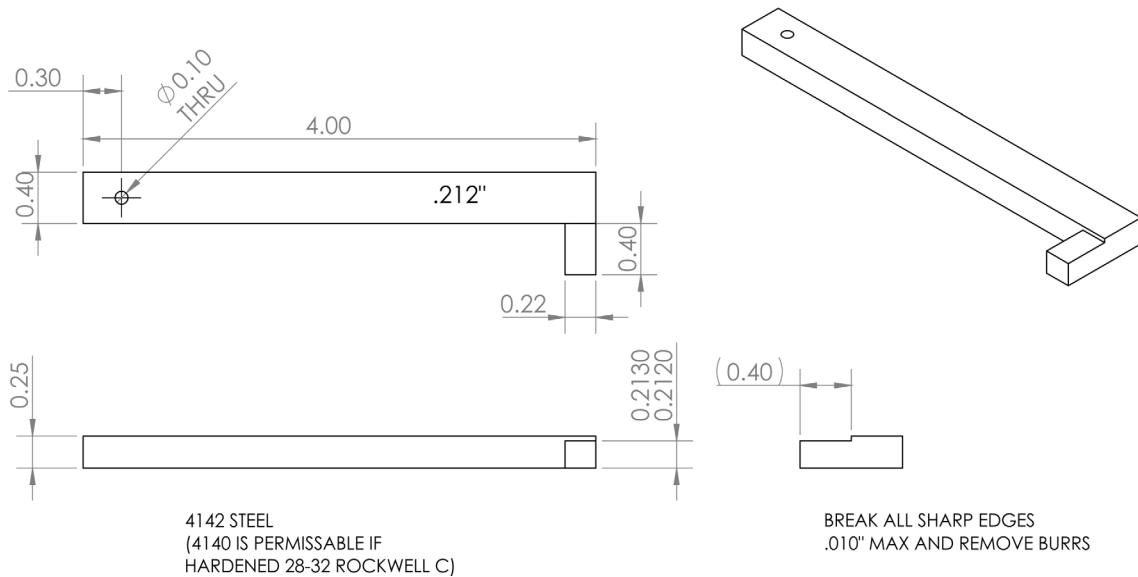

IV. TOOL DRAWINGS

Figure 4. 0.179 Inch Gage (470, IO520, L/T5IO-520, and 550 Series Engines Only)

Figure 5. 0.212 Inch Gage (IO/LTSIO/TSIO-360 and GTSIO-520 Series Engines Only)

V. WARRANTY

The actions required to comply with this Service Document are covered, up to the Eligible Allowance provided for reimbursement, as shown below. Standard warranty practices apply. Visit the Continental web site at www.continental.aero to obtain copies of Continental Warranty Policies.