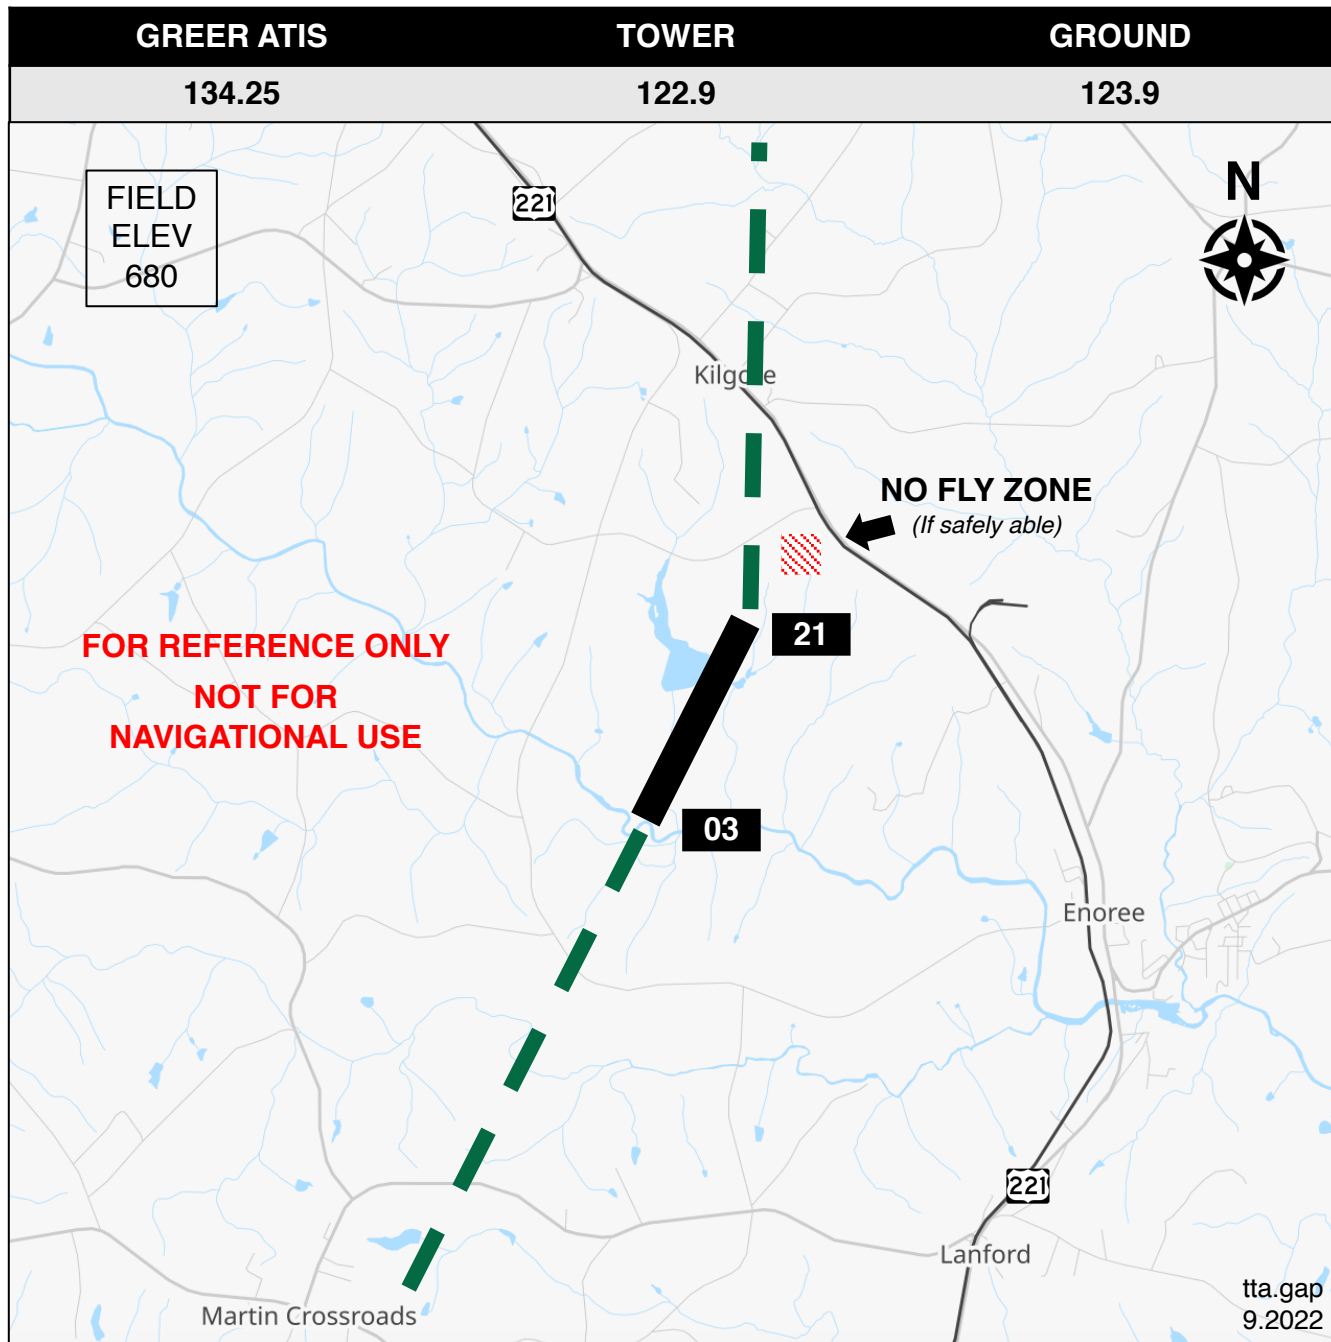

# SC00

Triple Tree Aerodrome

## ***DEPARTING 03***

- Turn to heading 360 before the departure end of the runway (if safely able) and fly 3 NM, then proceed on course.

## ***DEPARTING 21***

- Maintain runway heading until reaching 3 NM or 2,000 MSL, then proceed on course.