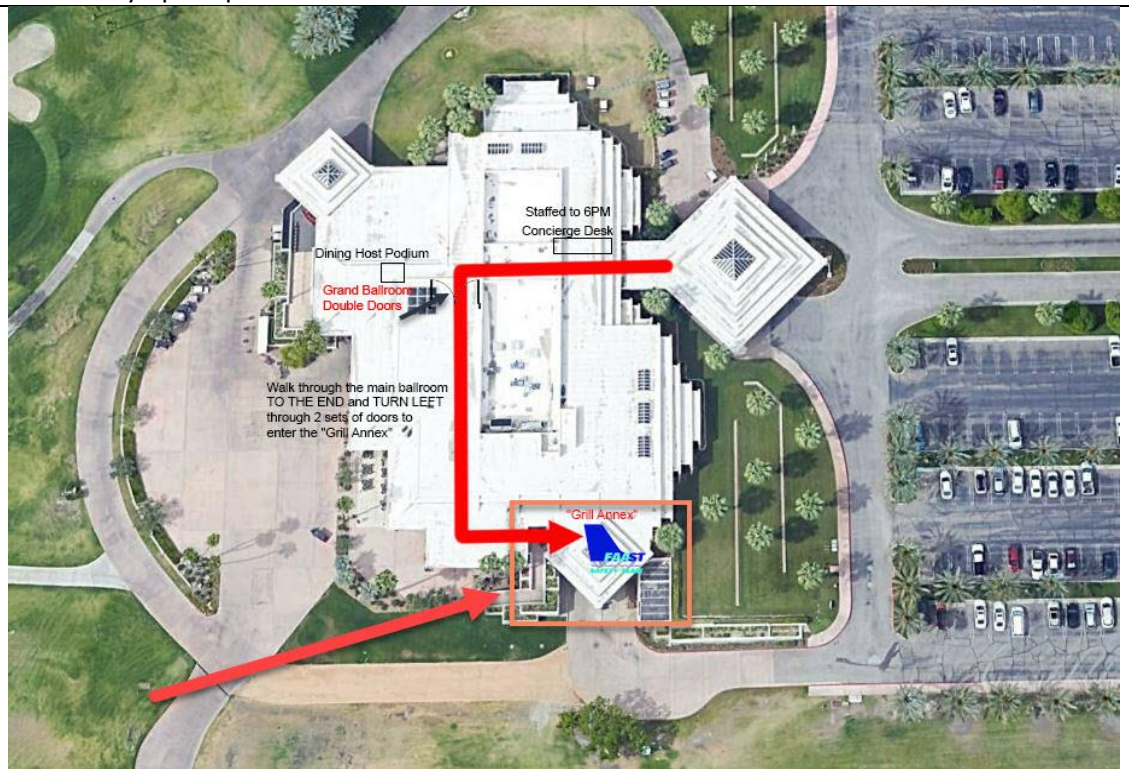

Directions to PGA West and the Meeting Room "The Grill"

PGA WEST Private Clubhouse

55-955 PGA Boulevard
La Quinta, California
92253
Concierge 760.564.7111

Drive SW on Jefferson.
Jefferson ends and turns
into PGA West Blvd.
Drive ½ Mile on PGA
West Blvd. The Pvt.
Clubhouse and the
parking lot where you
will park are on the
righthand side.

Parking

Park in any open space

Directions to the Meeting Room

Guests of the club
arriving on time (prior to
6PM) will be greeted by
the concierge. He or she
can provide any
additional directions. If
you arrive late, please
ask any club staff,
including the dining
host, for assistance.

General Directions:

The meeting room,
"The Grill", is accessed
by walking through the
Main Ballroom.

Once in the entry way
toward the dining host
podium and turn left into
the Main Ballroom. Walk
SW to the end of the
Main Ballroom and turn
left. Exit through the
ballroom doors and
enter "The Grill".