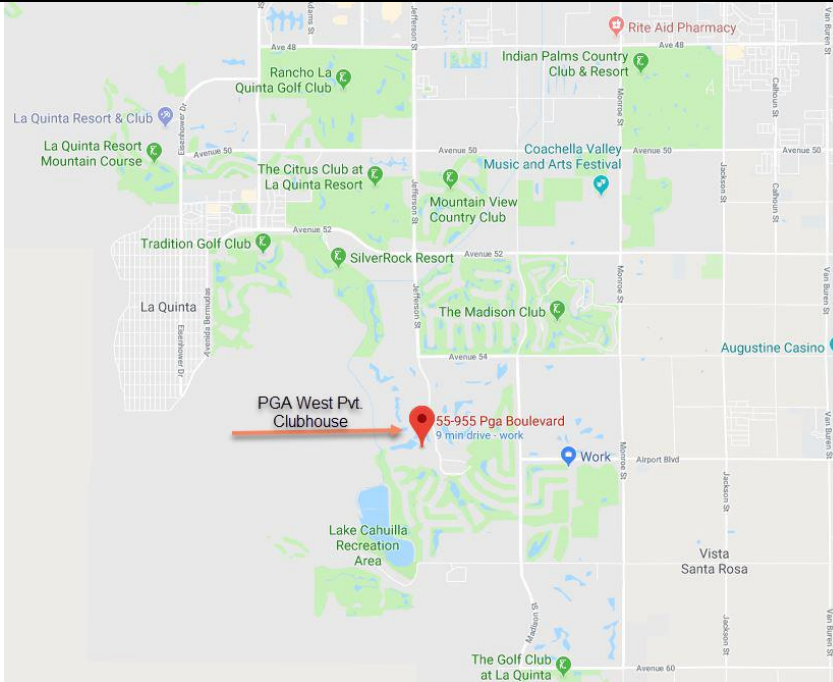

Directions to PGA West and the Meeting Room "The Grill"

PGA WEST Private Clubhouse

55-955 PGA Boulevard
La Quinta, California
92253
Concierge 760.564.7111

Drive SW on Jefferson.
Jefferson ends and turns
into PGA West Blvd.
Drive ½ Mile on PGA
West Blvd. The Pvt.
Clubhouse and the
parking lot where you
will park are on the
righthand side.

Parking

Park in any open space

Directions to the Meeting Room

Guests of the club
arriving on time (prior to
6PM) will be greeted by
the concierge. He or she
can provide any
additional directions. If
you arrive late, please
ask any club staff,
including the dining
host, for assistance.