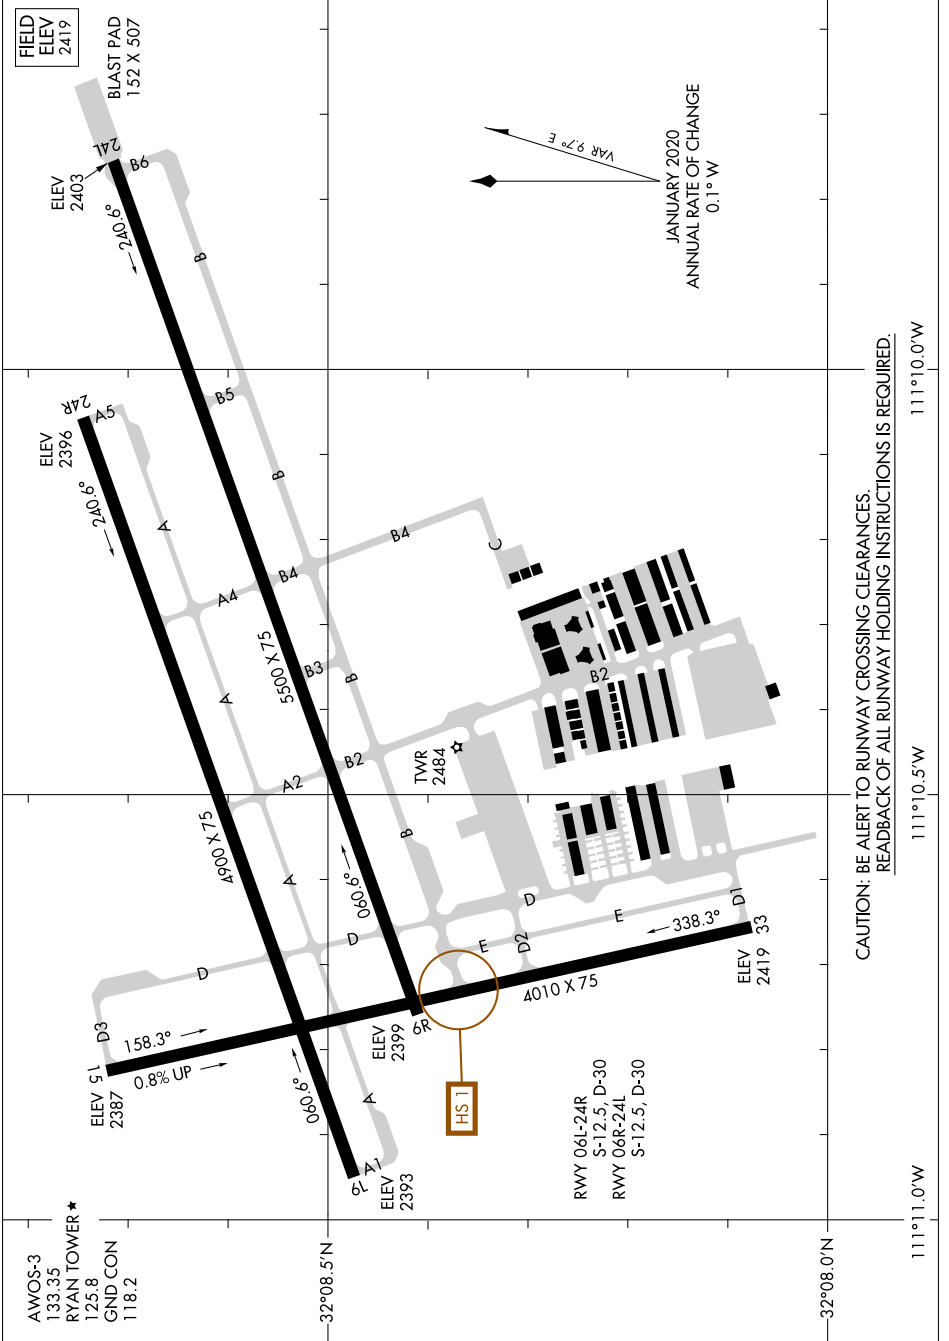

# AIRPORT DIAGRAM

AL-6513 (FAA)

RYAN FLD (RYN)  
TUCSON, ARIZONA

SW-4, 09 SEP 2021 to 07 OCT 2021

CAUTION: BE ALERT TO RUNWAY CROSSING CLEARANCES.  
REARBACK OF ALL RUNWAY HOLDING INSTRUCTIONS IS REQUIRED.

111°11.0'W 111°10.5'W 111°10.0'W

SW-4, 09 SEP 2021 to 07 OCT 2021

# AIRPORT DIAGRAM

TUCSON, ARIZONA  
RYAN FLD (RYN)