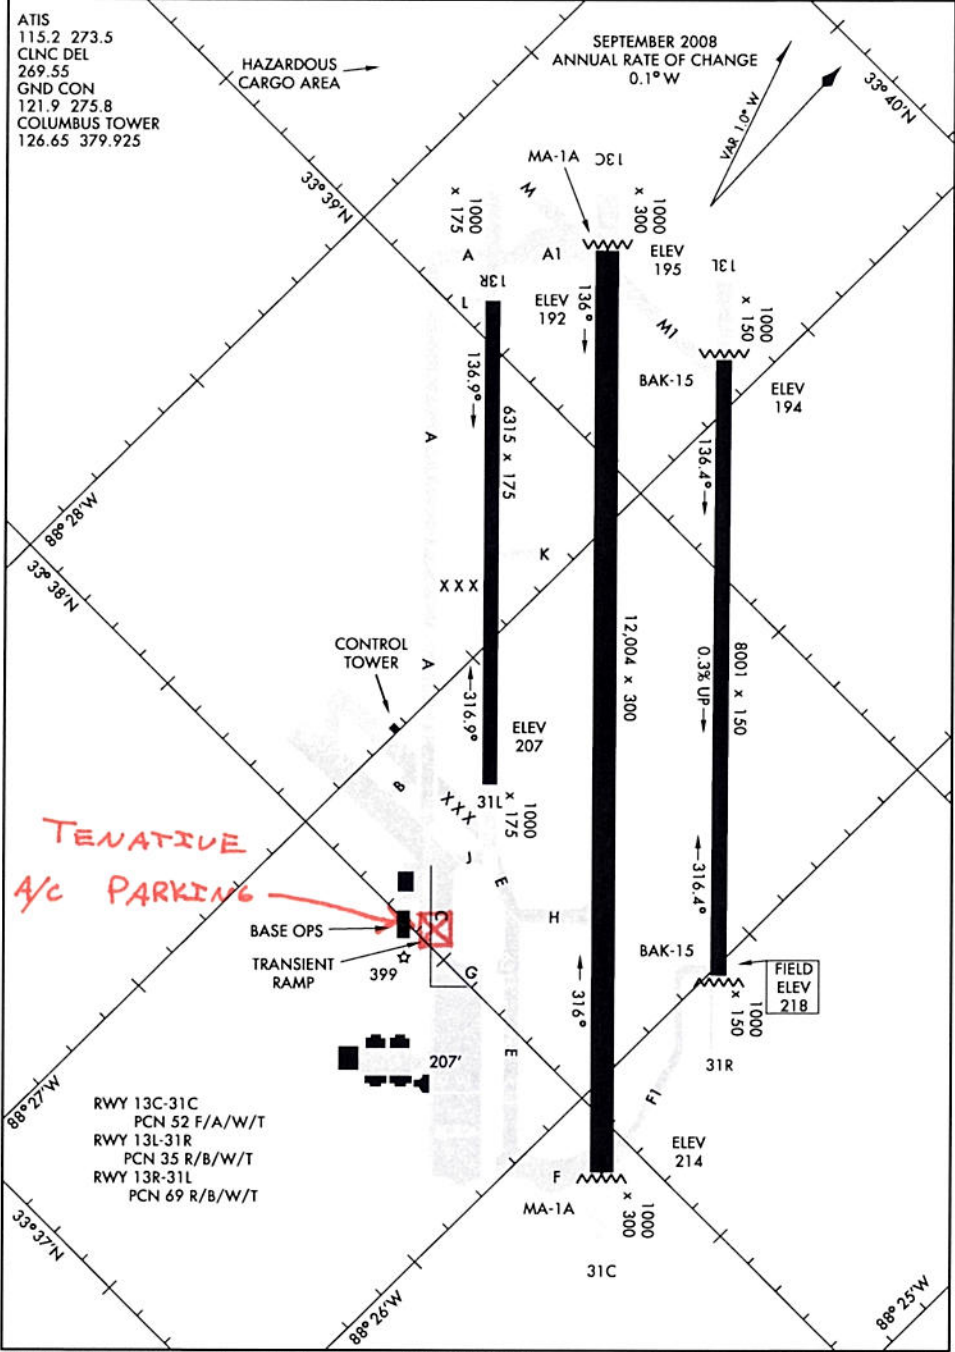

08269

AIRPORT DIAGRAM

AFD-91 [USAF]

COLUMBUS AFB (KCBM)

COLUMBUS, MISSISSIPPI

SC-4, 26 AUG 2010 to 23 SEP 2010

SC-4, 26 AUG 2010 to 23 SEP 2010

AIRPORT DIAGRAM

WGS-84 DATUM

COLUMBUS, MISSISSIPPI

COLUMBUS AFB (KCBM)