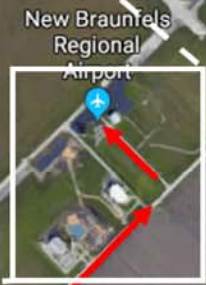

New Braunfels (KBAZ) Terminal Map

Entrance Sign

From I-35
Go Southeast on Texas 46
Turn Northeast (Left) on FM 758
Turn Left into the Airport