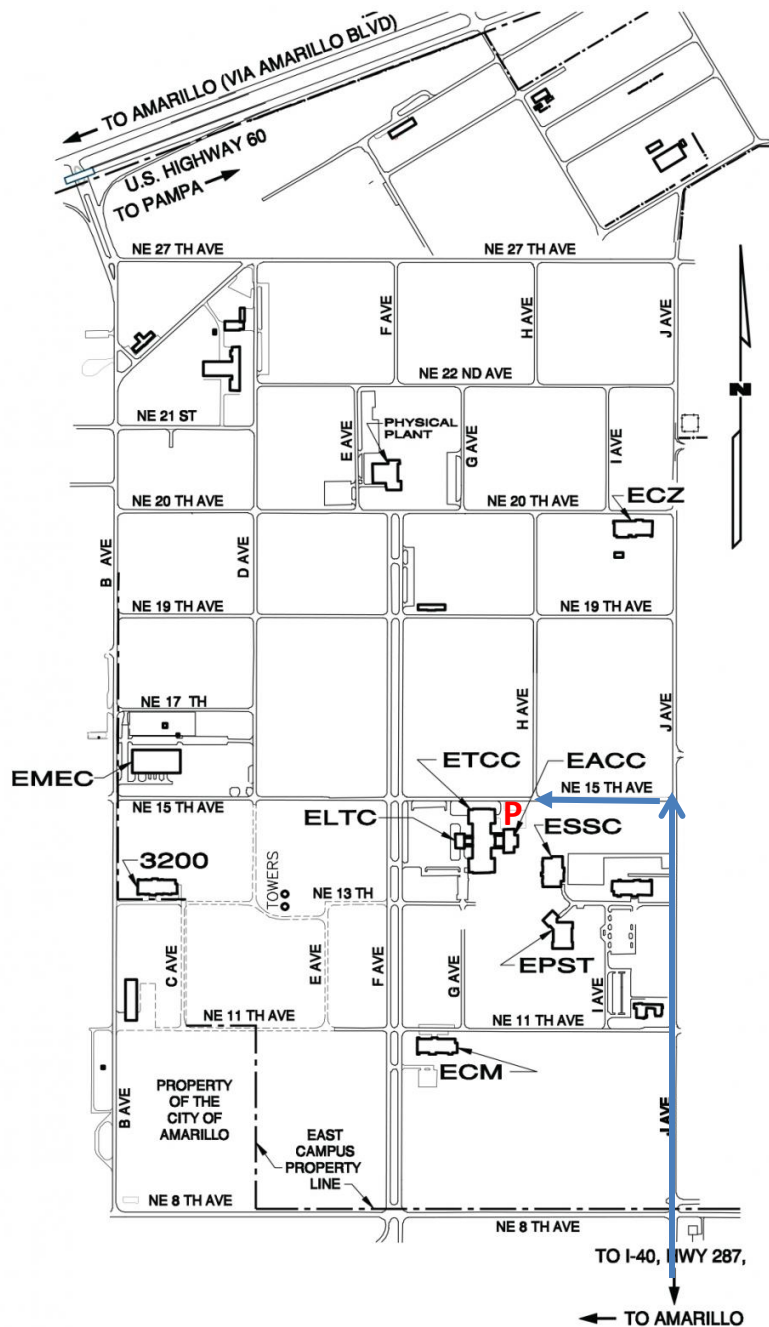

Amarillo College East Campus Map

If you are coming in from I-40 (Exit 80), head North on J Ave and turn left on NE 15th street. Park in the Parking lot indicated with the red "P" (first parking lot on the left).

If you are using GPS use the following address:

1310 F Avenue
Amarillo, TX 79111

For further assistance feel free to call 806-335-4343