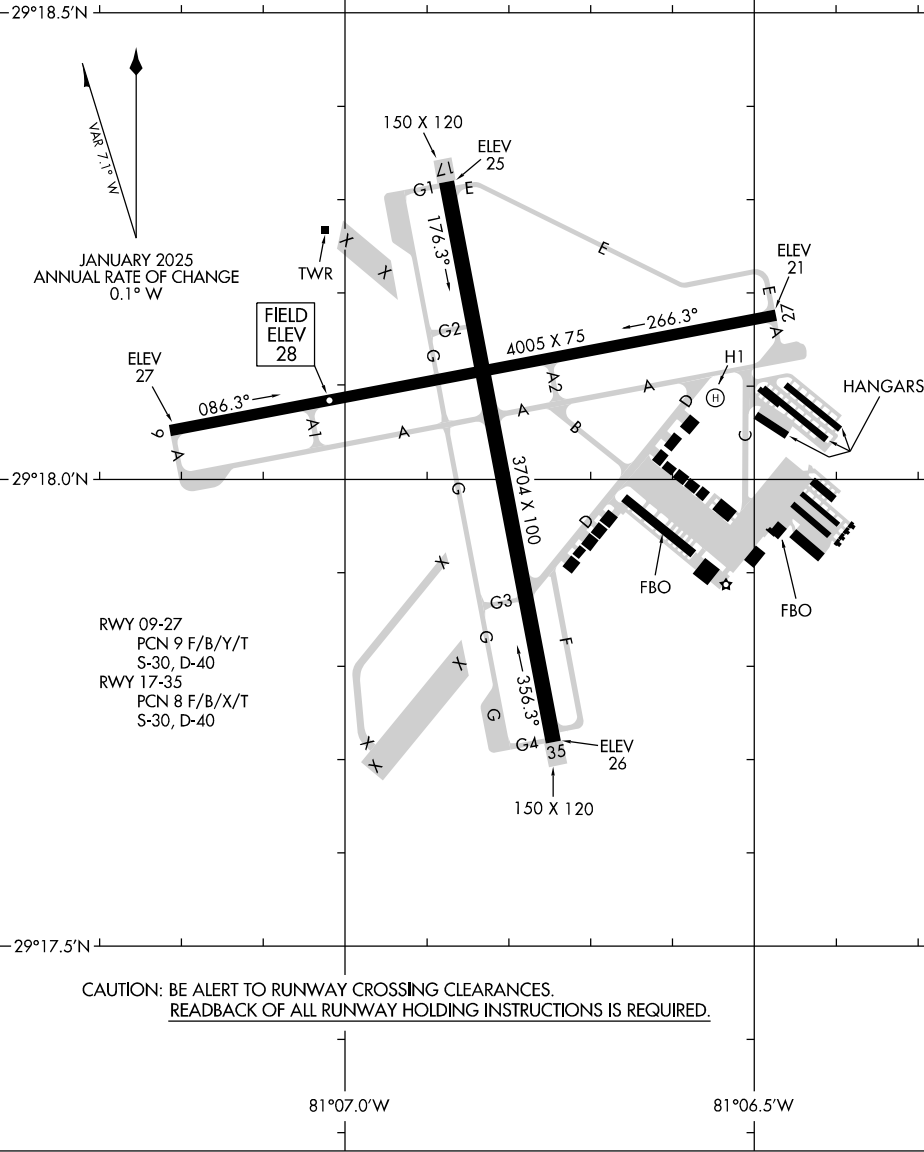

26078

AIRPORT DIAGRAM

AL-5459 (FAA)

ORMOND BEACH MUNI(OMN)
ORMOND BEACH, FLORIDA

ATIS
 118.475
 ORMOND BEACH TOWER *
 119.075
 GND CON
 121.625
 CLNC DEL
 121.625

SE-3, 19 MAR 2026 to 16 APR 2026

AIRPORT DIAGRAM
26078