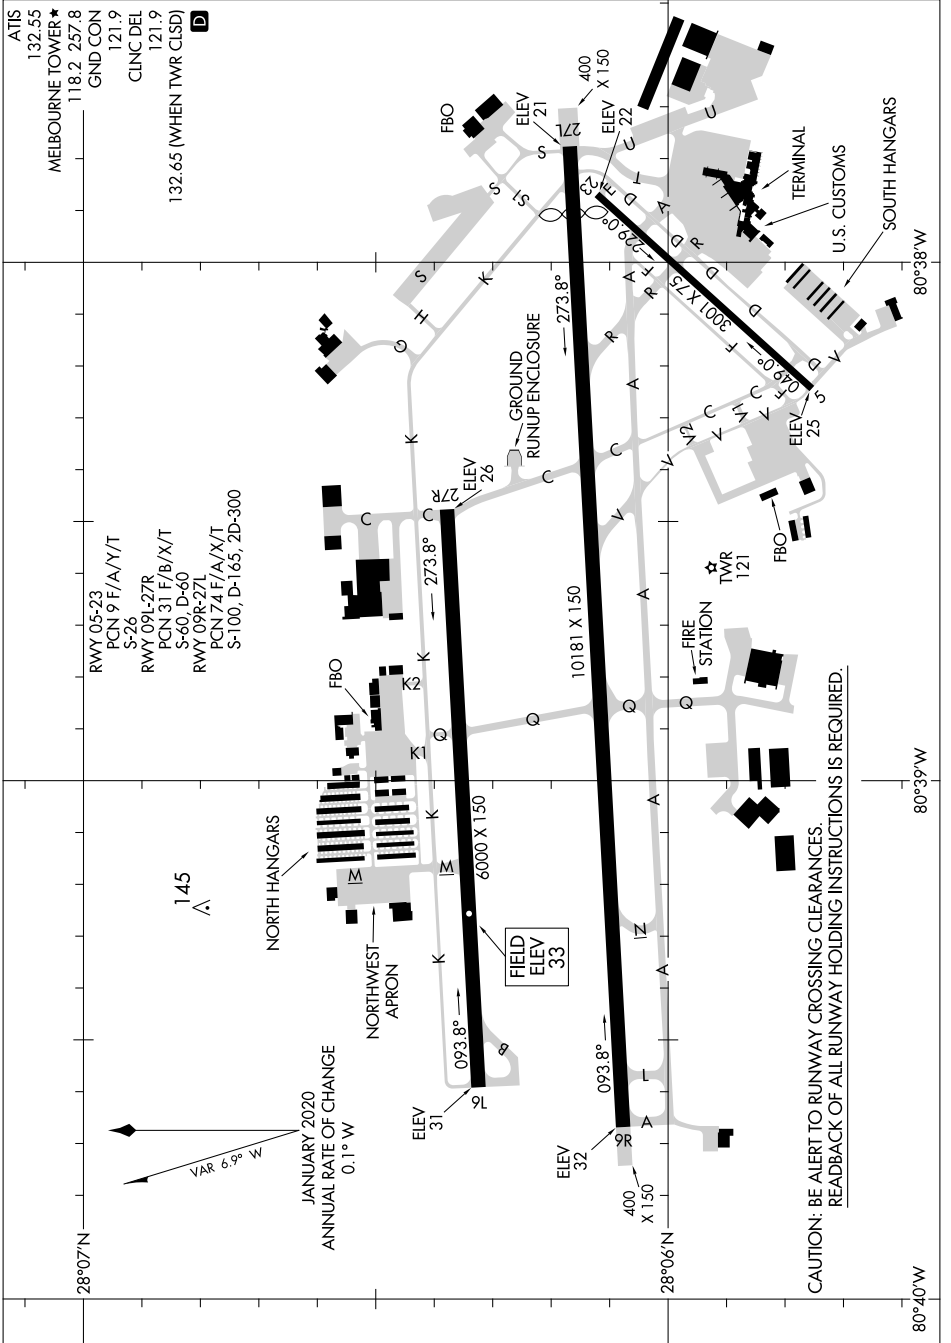

# AIRPORT DIAGRAM

AL-252 (FAA)

MELBOURNE ORLANDO INTL (MLB)  
MELBOURNE, FLORIDA

SE-3, 25 JAN 2024 to 22 FEB 2024

SE-3, 25 JAN 2024 to 22 FEB 2024